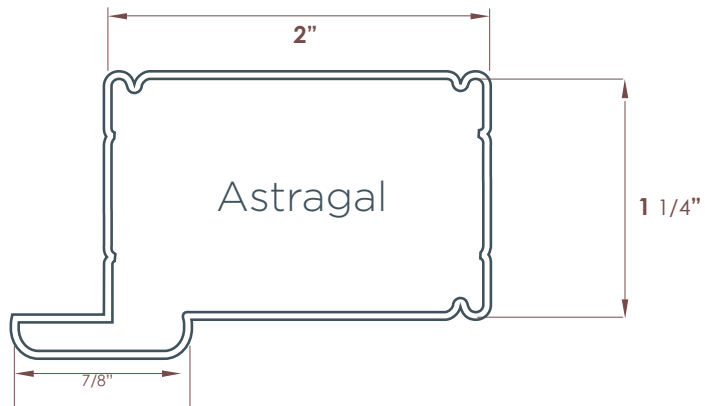

Stiles

Single Panel
8299

Inner Panel Bi-Fold
8300

Astragal Stile
8305

By Pass Center Stiles
4" Centered Stile
Factory Assembled
with Screws