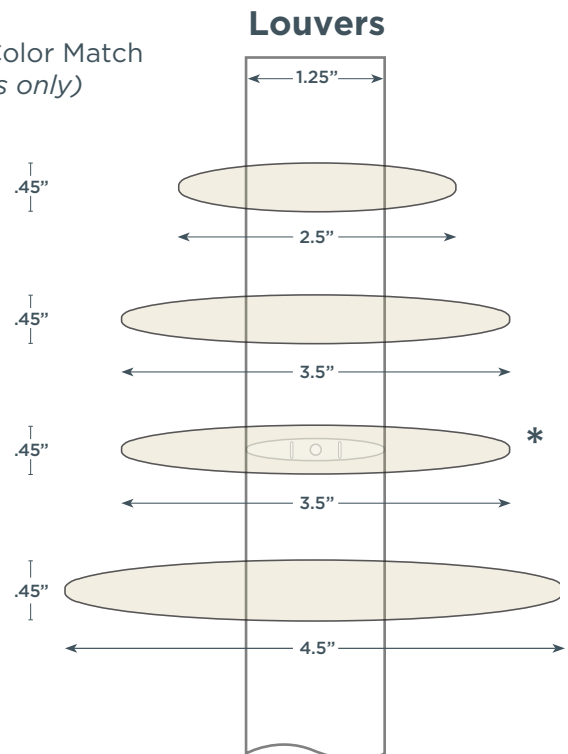

Louver Clearance

Clearances required are:

Inside Mounts:

- 2 1/2 Louvers = 2 inches
- 3 1/2 Louvers = 2 1/2 inches
- 4 1/2 Louvers = 3 inches

Outside Mounts:

- 2 1/2 Louvers = 0 inches
- 3 1/2 Louvers = 1/4 inch
- 4 1/2 Louvers = 3/4 inch

Hidden Tilt Rod Clearance:

For Hidden Tilt add an additional 3/16" to the standard clearance for all louver sizes

*MAX36 Reinforced Louver - Surcharge Applies

Color Coordinate Chart

Premier Collection - *(Advanced Composite Technology)*