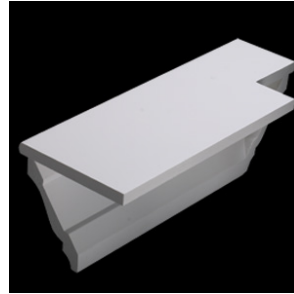

Framing

Curved L

Deco Sill

**Deco Sill
(back)**

**Deco Valance
for By Pass**

Hang Strip

Large Z

**Large Z
Ripped Flange**

Sill Frame

Small Z

**Small Z
Ripped Flange**

Standard L

Standard Valance

Tilt In

T-Post

Bi-Fold Valance