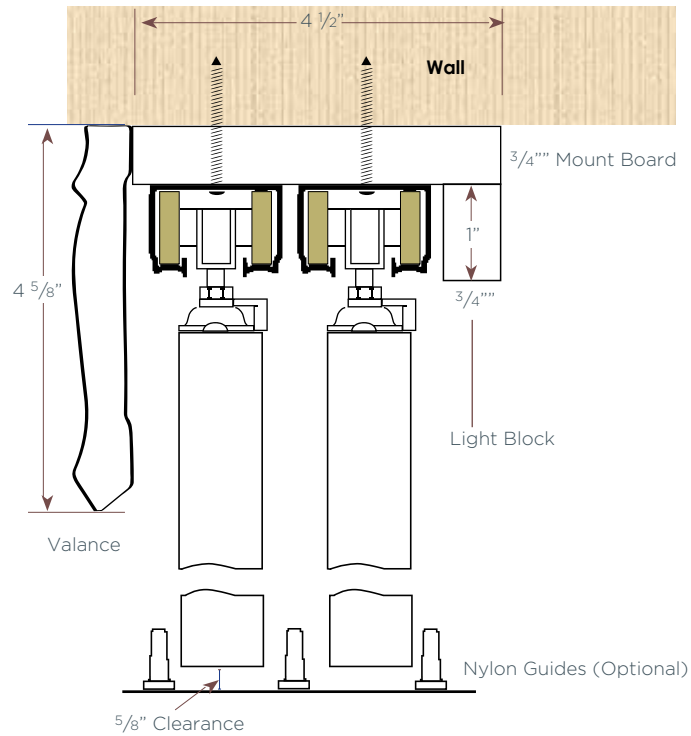

2 Track Closed Bi-Pass Installation Options

Outside Wall Mount With Deco Valance

Outside Wall Mount With Standard Valance

Semi-Inside Mount With Deco Valance

Semi-Inside Mount With Standard Valance

2 Track Closed Bi-Pass Installation Options

Full-Inside Mount With Standard Valance; No Returns

(surcharge applies)

3 Track Closed Bi-Pass Installation Options

Outside Mount With Deco Valance

Outside Mount With Standard Valance

Semi-Inside Mount With Deco Valance

Semi-Inside Mount With Standard Valance

(surcharge applies)

3 Track Closed Bi-Pass Installation Options

Full-Inside Mount With Standard Valance; No Returns

(surcharge applies)

4 Track Closed Bi-Pass Installation Options

(surcharge applies)

4 Track Closed Bi-Pass Installation Options

Semi-Inside Mount With Deco Valance

Semi-Inside Mount With Standard Valance

4 Track Closed Bi-Pass Installation Options

Full-Inside Mount With Standard Valance; No Returns