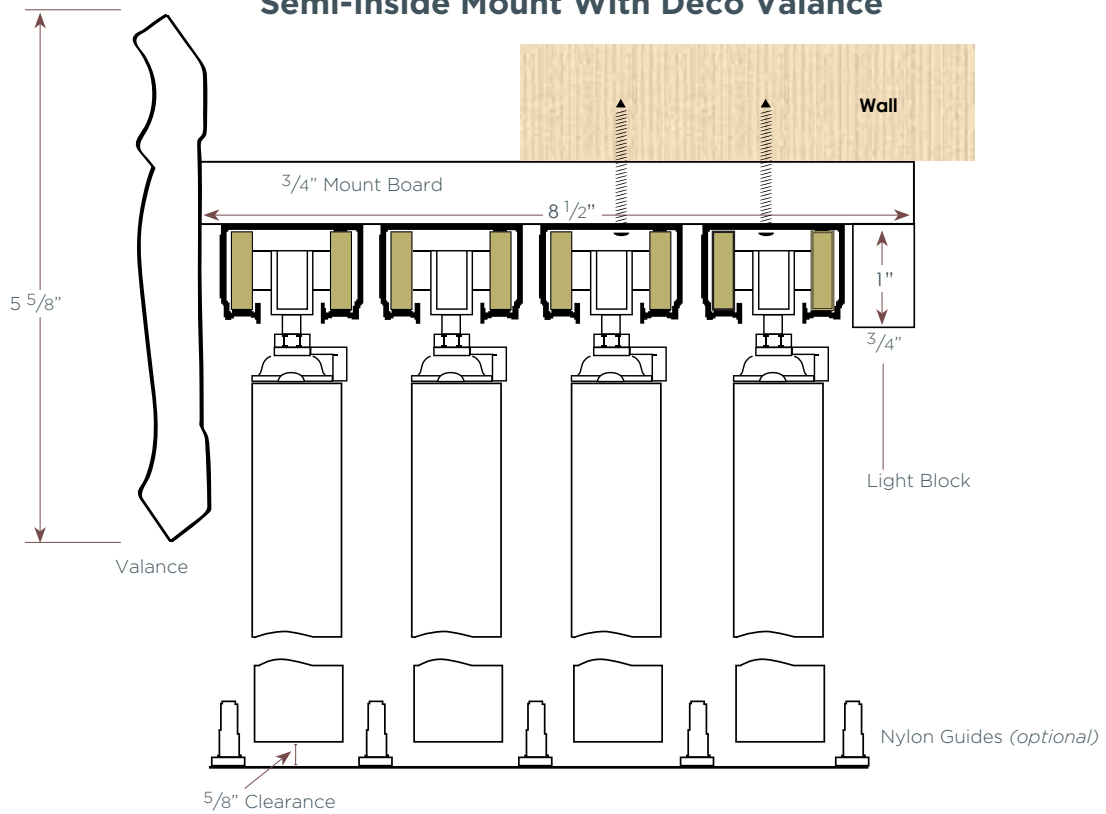

Semi-Inside Mount With Standard Valance

(surcharge applies)

3 Track Closed Bi-Pass Installation Options

Full-Inside Mount With Standard Valance; No Returns

(surcharge applies)

4 Track Closed Bi-Pass Installation Options

(surcharge applies)

4 Track Closed Bi-Pass Installation Options

Semi-Inside Mount With Deco Valance

Semi-Inside Mount With Standard Valance

4 Track Closed Bi-Pass Installation Options

Full-Inside Mount With Standard Valance; No Returns

(surcharge applies)

2 Track Open Bi-Pass Installation Options

2 1/2 Louvers Open Bi-Pass
Outside Wall Mount With Deco Valance

Outside Wall Mount With Standard Valance

Semi-Inside Wall Mount With Deco Valance

2 Track Open Bi-Pass Installation Options

Semi-Inside Wall Mount With Deco Valance; 3 1/2 Louvers

Semi-Inside Wall Mount With Standard Valance; 3 1/2 Louvers

(surcharge applies)

2 Track Open Bi-Pass Installation Options