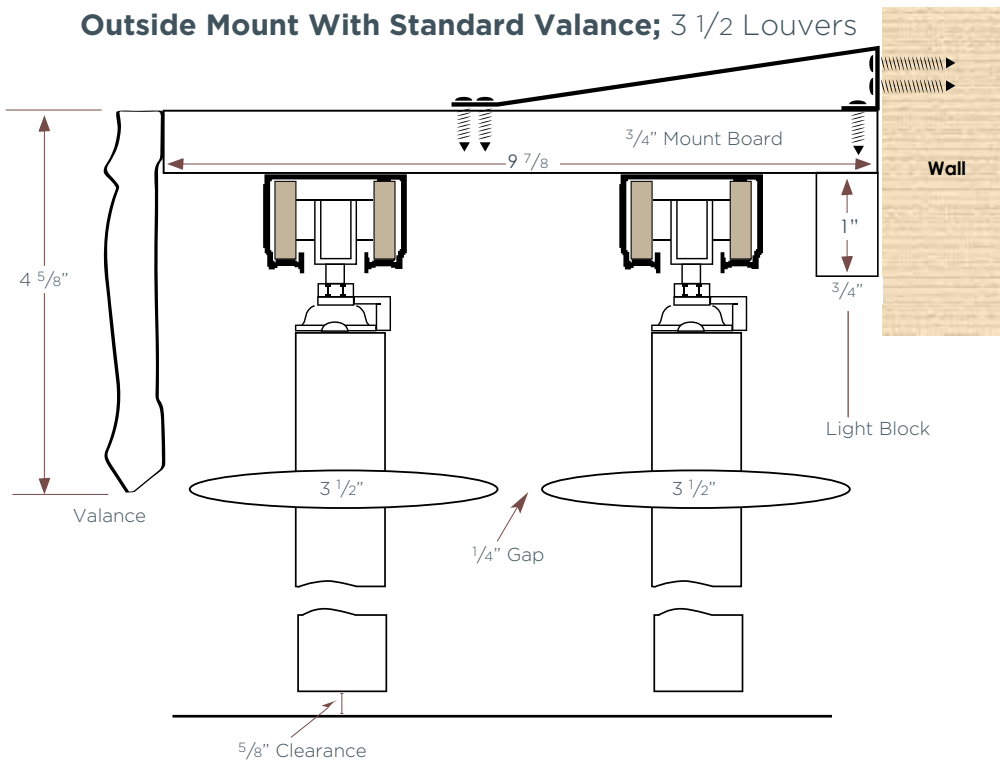

(surcharge applies)

2 Track Open Bi-Pass Installation Options

2 1/2 Louvers Open Bi-Pass
Outside Wall Mount With Deco Valance

Outside Wall Mount With Standard Valance

Semi-Inside Wall Mount With Deco Valance

Semi-Inside Wall Mount With Standard Valance

(surcharge applies)

2 Track Open Bi-Pass Installation Options

(surcharge applies)

* Brackets project 4 1/2" and are suitable for 2 and 3 track closed Bi-Pass units. Brackets may not be strong enough to support the weight of open Bi-Pass or 4-track units.

2 Track Open Bi-Pass Installation Options

Semi-Inside Wall Mount With Deco Valance; 3 1/2 Louvers

Semi-Inside Wall Mount With Standard Valance; 3 1/2 Louvers

(surcharge applies)

2 Track Open Bi-Pass Installation Options

Full-Inside Wall Mount With Standard Valance; No Returns 3 1/2 Louvers

* Brackets project 4 1/2" and are suitable for 2 and 3 track closed Bi-Pass units. Brackets may not be strong enough to support the weight of open Bi-Pass or 4-track units.