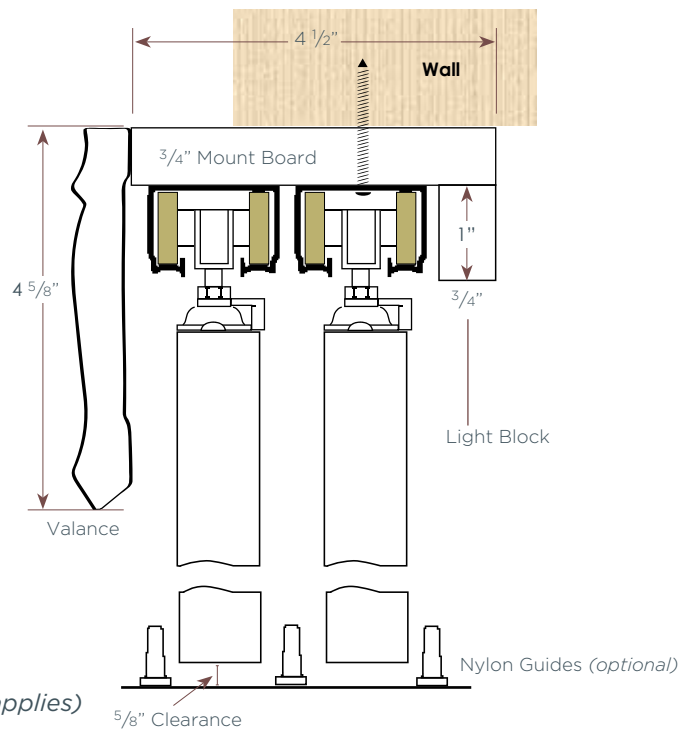

2 Track Closed Bi-Pass Installation Options

Outside Wall Mount With Deco Valance

Outside Wall Mount With Standard Valance

Semi-Inside Mount With Deco Valance

Semi-Inside Mount With Standard Valance

2 Track Closed Bi-Pass Installation Options

Full-Inside Mount With Standard Valance; No Returns

(surcharge applies)

3 Track Closed Bi-Pass Installation Options

Outside Mount With Deco Valance

Outside Mount With Standard Valance

Semi-Inside Mount With Deco Valance

Semi-Inside Mount With Standard Valance

(surcharge applies)

3 Track Closed Bi-Pass Installation Options

Full-Inside Mount With Standard Valance; No Returns

(surcharge applies)

4 Track Closed Bi-Pass Installation Options