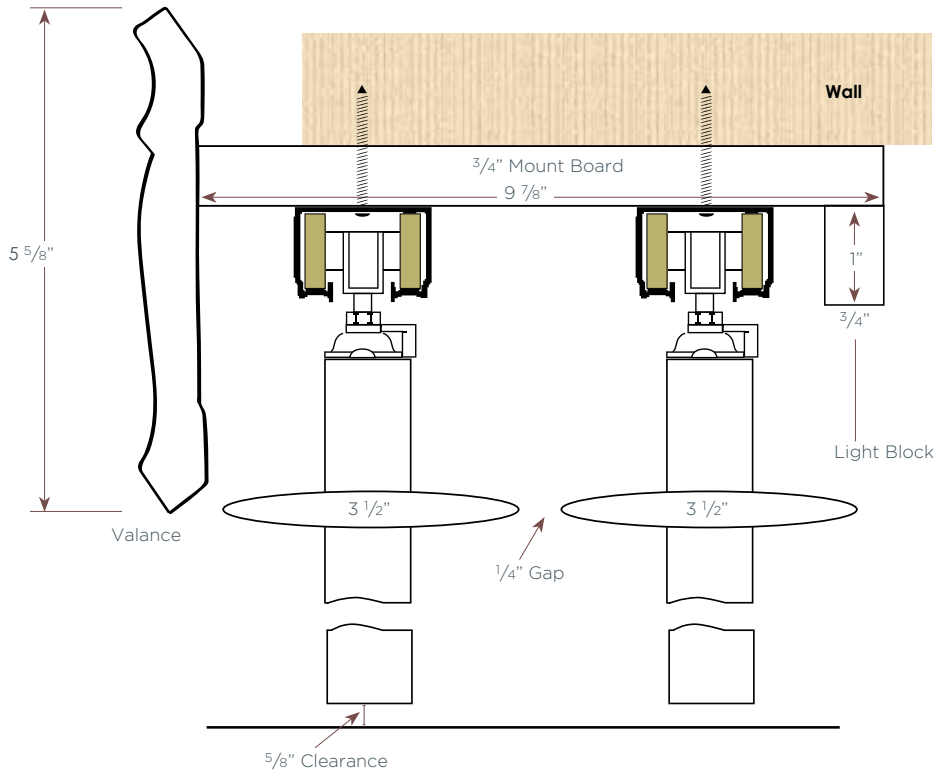

(surcharge applies)

2 Track Open Bi-Pass Installation Options

2 1/2 Louvers Open Bi-Pass
Outside Wall Mount With Deco Valance

Outside Wall Mount With Standard Valance

Semi-Inside Wall Mount With Deco Valance

Semi-Inside Wall Mount With Standard Valance

(surcharge applies)

2 Track Open Bi-Pass Installation Options

(surcharge applies)

* Brackets project 4 1/2" and are suitable for 2 and 3 track closed Bi-Pass units. Brackets may not be strong enough to support the weight of open Bi-Pass or 4-track units.

2 Track Open Bi-Pass Installation Options

Semi-Inside Wall Mount With Deco Valance; 3 1/2 Louvers

Semi-Inside Wall Mount With Standard Valance; 3 1/2 Louvers

(surcharge applies)

2 Track Open Bi-Pass Installation Options

Full-Inside Wall Mount With Standard Valance; No Returns 3 1/2 Louvers

* Brackets project 4 1/2" and are suitable for 2 and 3 track closed Bi-Pass units. Brackets may not be strong enough to support the weight of open Bi-Pass or 4-track units.