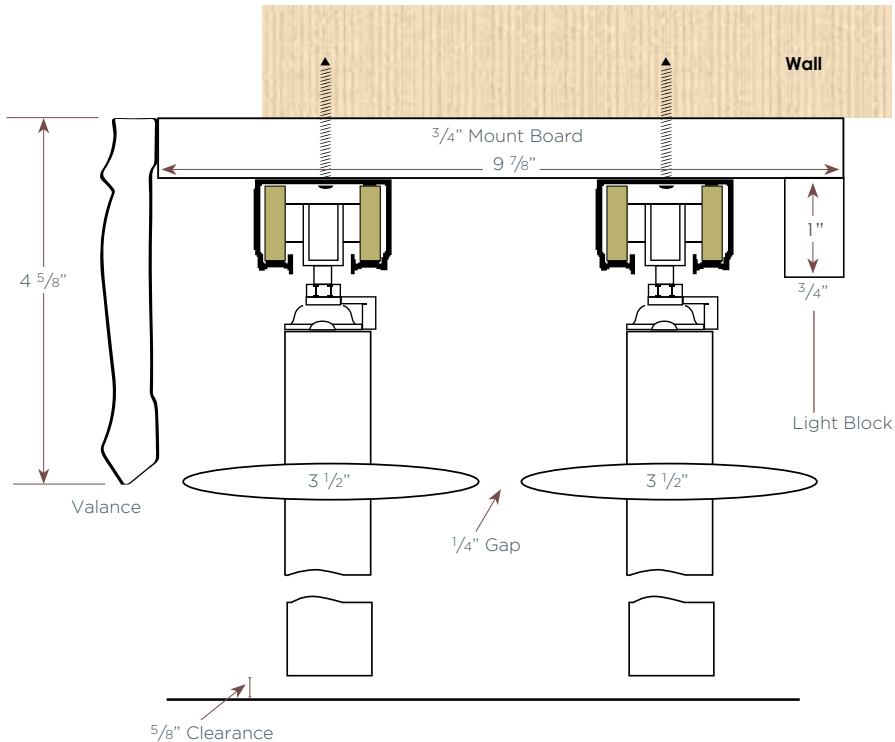

(surcharge applies)

2 Track Open Bi-Pass Installation Options

2 1/2 Louvers Open Bi-Pass
Outside Wall Mount With Deco Valance

Outside Wall Mount With Standard Valance

Semi-Inside Wall Mount With Deco Valance

Semi-Inside Wall Mount With Standard Valance

(surcharge applies)

2 Track Open Bi-Pass Installation Options

(surcharge applies)

* Brackets project 4 1/2" and are suitable for 2 and 3 track closed Bi-Pass units. Brackets may not be strong enough to support the weight of open Bi-Pass or 4-track units.

2 Track Open Bi-Pass Installation Options

Semi-Inside Wall Mount With Deco Valance; 3 1/2 Louvers

Semi-Inside Wall Mount With Standard Valance; 3 1/2 Louvers

(surcharge applies)

2 Track Open Bi-Pass Installation Options

Full-Inside Wall Mount With Standard Valance; No Returns 3 1/2 Louvers

* Brackets project 4 1/2" and are suitable for 2 and 3 track closed Bi-Pass units. Brackets may not be strong enough to support the weight of open Bi-Pass or 4-track units.