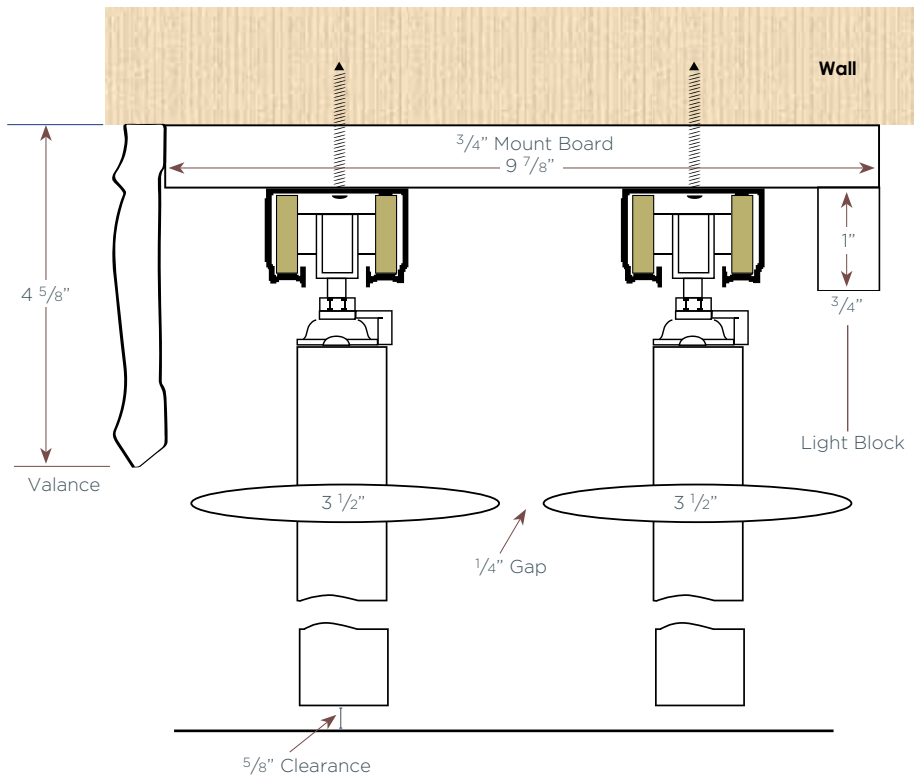

(surcharge applies)

2 Track Open Bi-Pass Installation Options

2 1/2 Louvers Open Bi-Pass
Outside Wall Mount With Deco Valance

Outside Wall Mount With Standard Valance

Semi-Inside Wall Mount With Deco Valance

Semi-Inside Wall Mount With Standard Valance

(surcharge applies)

2 Track Open Bi-Pass Installation Options

(surcharge applies)

* Brackets project 4 1/2" and are suitable for 2 and 3 track closed Bi-Pass units. Brackets may not be strong enough to support the weight of open Bi-Pass or 4-track units.

2 Track Open Bi-Pass Installation Options

Semi-Inside Wall Mount With Deco Valance; 3 1/2 Louvers

Semi-Inside Wall Mount With Standard Valance; 3 1/2 Louvers

(surcharge applies)

2 Track Open Bi-Pass Installation Options

Full-Inside Wall Mount With Standard Valance; No Returns 3 1/2 Louvers

* Brackets project 4 1/2" and are suitable for 2 and 3 track closed Bi-Pass units. Brackets may not be strong enough to support the weight of open Bi-Pass or 4-track units.