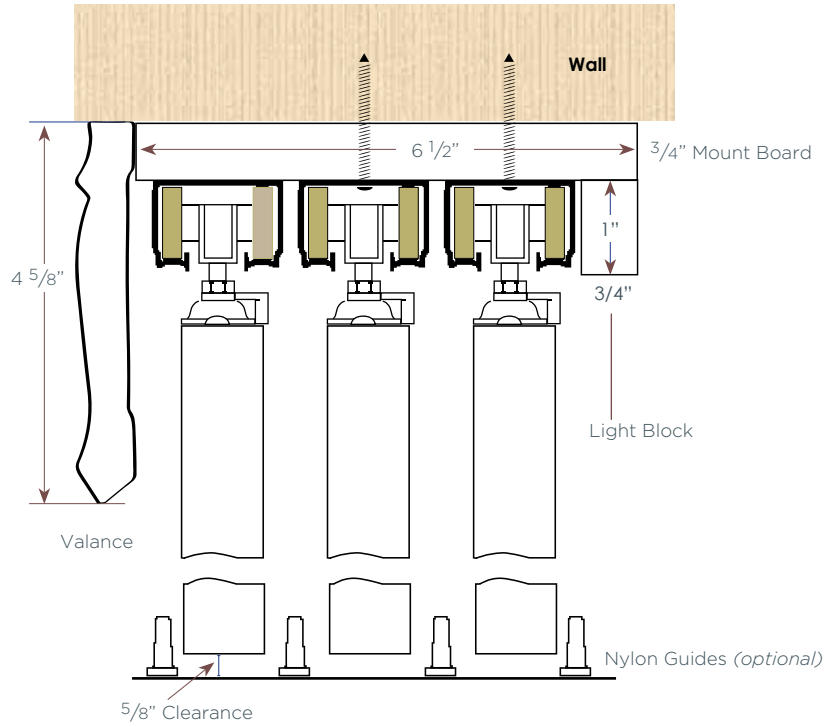

Full-Inside Mount With Standard Valance; No Returns

(surcharge applies)

3 Track Closed Bi-Pass Installation Options

Outside Mount With Deco Valance

Outside Mount With Standard Valance

Semi-Inside Mount With Deco Valance

Semi-Inside Mount With Standard Valance

(surcharge applies)

3 Track Closed Bi-Pass Installation Options

Full-Inside Mount With Standard Valance; No Returns

(surcharge applies)

4 Track Closed Bi-Pass Installation Options

(surcharge applies)

4 Track Closed Bi-Pass Installation Options

Semi-Inside Mount With Deco Valance

Semi-Inside Mount With Standard Valance

4 Track Closed Bi-Pass Installation Options

Full-Inside Mount With Standard Valance; No Returns

(surcharge applies)

2 Track Open Bi-Pass Installation Options

2 1/2 Louvers Open Bi-Pass
Outside Wall Mount With Deco Valance

Outside Wall Mount With Standard Valance

Semi-Inside Wall Mount With Deco Valance