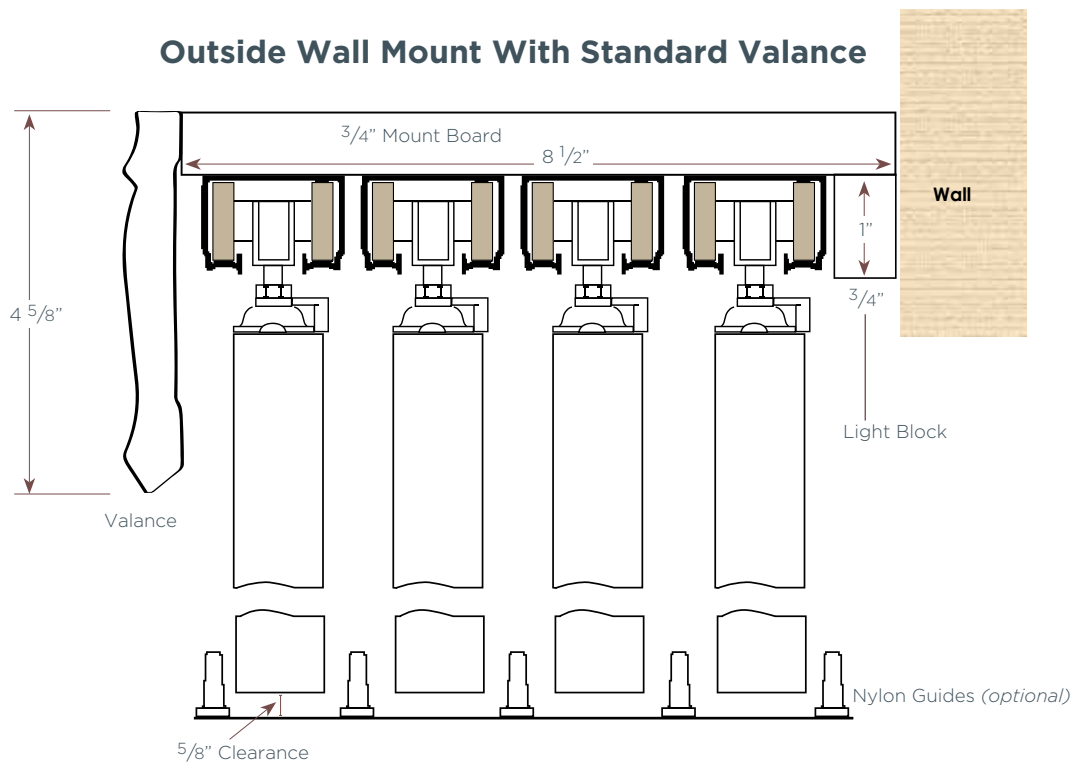

Full-Inside Mount With Standard Valance; No Returns

(surcharge applies)

3 Track Closed Bi-Pass Installation Options

Outside Mount With Deco Valance

Outside Mount With Standard Valance

Semi-Inside Mount With Deco Valance

Semi-Inside Mount With Standard Valance

(surcharge applies)

3 Track Closed Bi-Pass Installation Options

Full-Inside Mount With Standard Valance; No Returns

(surcharge applies)

4 Track Closed Bi-Pass Installation Options

(surcharge applies)

4 Track Closed Bi-Pass Installation Options

Semi-Inside Mount With Deco Valance

Semi-Inside Mount With Standard Valance

4 Track Closed Bi-Pass Installation Options

Full-Inside Mount With Standard Valance; No Returns

(surcharge applies)

2 Track Open Bi-Pass Installation Options

2 1/2 Louvers Open Bi-Pass
Outside Wall Mount With Deco Valance

Outside Wall Mount With Standard Valance

Semi-Inside Wall Mount With Deco Valance