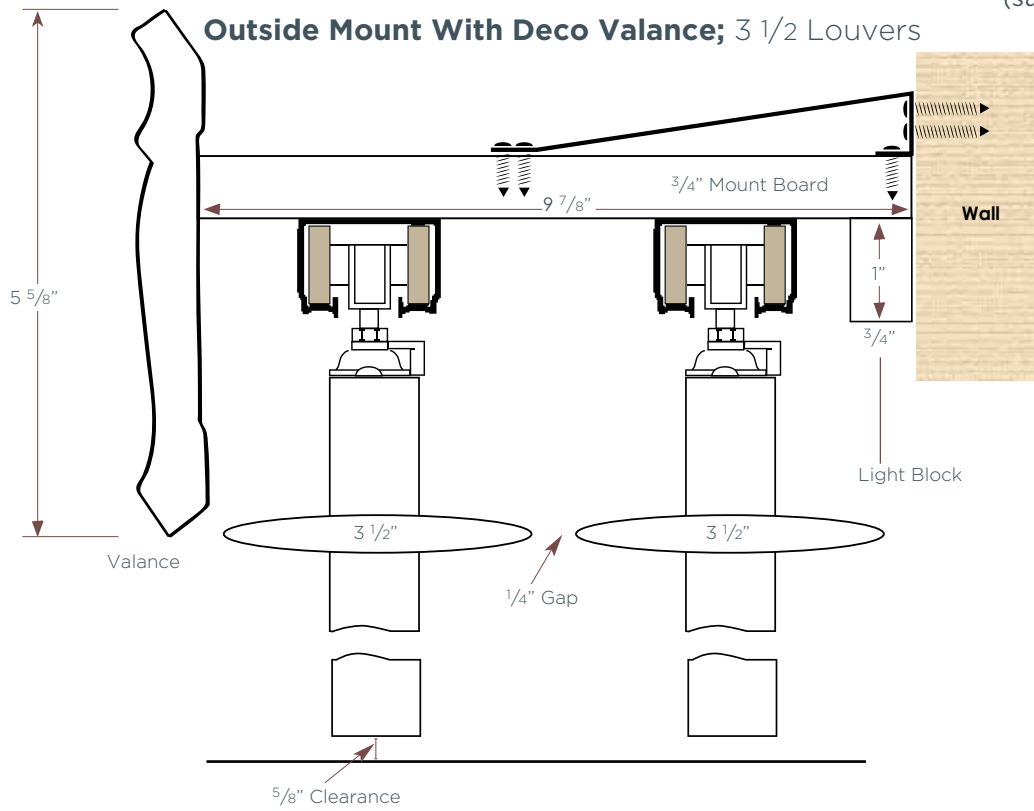

(surcharge applies)

2 Track Open Bi-Pass Installation Options

2 1/2 Louvers Open Bi-Pass
Outside Wall Mount With Deco Valance

Outside Wall Mount With Standard Valance

Semi-Inside Wall Mount With Deco Valance

Semi-Inside Wall Mount With Standard Valance

(surcharge applies)

2 Track Open Bi-Pass Installation Options

(surcharge applies)

* Brackets project 4 1/2" and are suitable for 2 and 3 track closed Bi-Pass units. Brackets may not be strong enough to support the weight of open Bi-Pass or 4-track units.

2 Track Open Bi-Pass Installation Options

Semi-Inside Wall Mount With Deco Valance; 3 1/2 Louvers

Semi-Inside Wall Mount With Standard Valance; 3 1/2 Louvers

(surcharge applies)

2 Track Open Bi-Pass Installation Options

Full-Inside Wall Mount With Standard Valance; No Returns 3 1/2 Louvers

* Brackets project 4 1/2" and are suitable for 2 and 3 track closed Bi-Pass units. Brackets may not be strong enough to support the weight of open Bi-Pass or 4-track units.