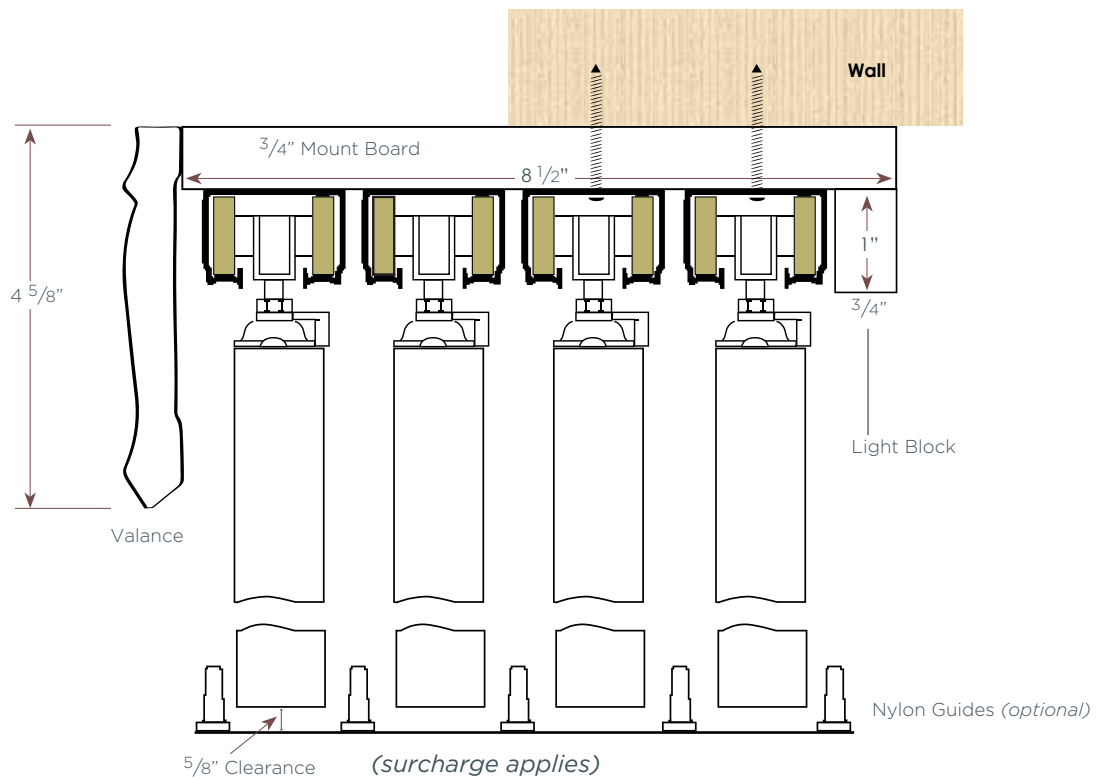

Semi-Inside Mount With Standard Valance

(surcharge applies)

3 Track Closed Bi-Pass Installation Options

Full-Inside Mount With Standard Valance; No Returns

(surcharge applies)

4 Track Closed Bi-Pass Installation Options

(surcharge applies)

4 Track Closed Bi-Pass Installation Options

Semi-Inside Mount With Deco Valance

Semi-Inside Mount With Standard Valance

4 Track Closed Bi-Pass Installation Options

Full-Inside Mount With Standard Valance; No Returns

(surcharge applies)

2 Track Open Bi-Pass Installation Options

2 1/2 Louvers Open Bi-Pass
Outside Wall Mount With Deco Valance

Outside Wall Mount With Standard Valance

Semi-Inside Wall Mount With Deco Valance

Semi-Inside Wall Mount With Standard Valance

(surcharge applies)

2 Track Open Bi-Pass Installation Options

(surcharge applies)

* Brackets project 4 1/2" and are suitable for 2 and 3 track closed Bi-Pass units. Brackets may not be strong enough to support the weight of open Bi-Pass or 4-track units.