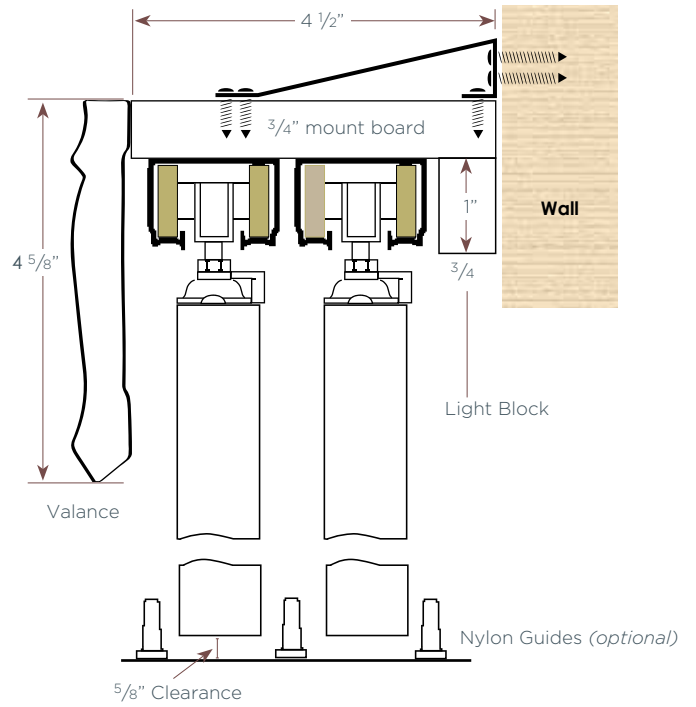

2 Track Closed Bi-Pass Installation Options

Outside Wall Mount With Deco Valance

Outside Wall Mount With Standard Valance

Semi-Inside Mount With Deco Valance

Semi-Inside Mount With Standard Valance

2 Track Closed Bi-Pass Installation Options

Full-Inside Mount With Standard Valance; No Returns

(surcharge applies)

3 Track Closed Bi-Pass Installation Options

Outside Mount With Deco Valance

Outside Mount With Standard Valance

Semi-Inside Mount With Deco Valance

Semi-Inside Mount With Standard Valance

(surcharge applies)

3 Track Closed Bi-Pass Installation Options

Full-Inside Mount With Standard Valance; No Returns

(surcharge applies)

4 Track Closed Bi-Pass Installation Options

(surcharge applies)

4 Track Closed Bi-Pass Installation Options

Semi-Inside Mount With Deco Valance

Semi-Inside Mount With Standard Valance

4 Track Closed Bi-Pass Installation Options

Full-Inside Mount With Standard Valance; No Returns