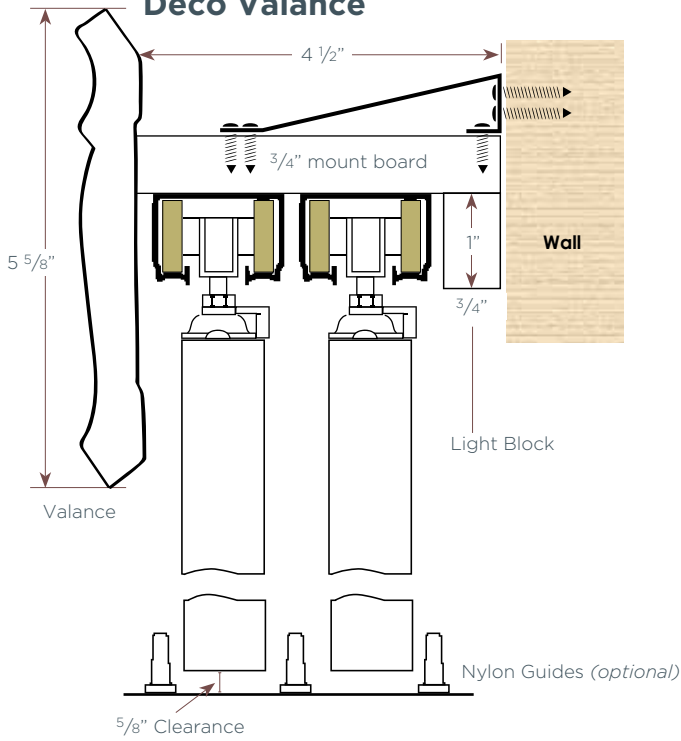

2 Track Closed Bi-Pass Installation Options

Outside Wall Mount With Deco Valance

Outside Wall Mount With Standard Valance

Semi-Inside Mount With Deco Valance

Semi-Inside Mount With Standard Valance

2 Track Closed Bi-Pass Installation Options

Full-Inside Mount With Standard Valance; No Returns

(surcharge applies)

3 Track Closed Bi-Pass Installation Options

Outside Mount With Deco Valance

Outside Mount With Standard Valance

Semi-Inside Mount With Deco Valance

Semi-Inside Mount With Standard Valance

(surcharge applies)

3 Track Closed Bi-Pass Installation Options

Full-Inside Mount With Standard Valance; No Returns

(surcharge applies)

4 Track Closed Bi-Pass Installation Options

(surcharge applies)

4 Track Closed Bi-Pass Installation Options

Semi-Inside Mount With Deco Valance

Semi-Inside Mount With Standard Valance

4 Track Closed Bi-Pass Installation Options

Full-Inside Mount With Standard Valance; No Returns