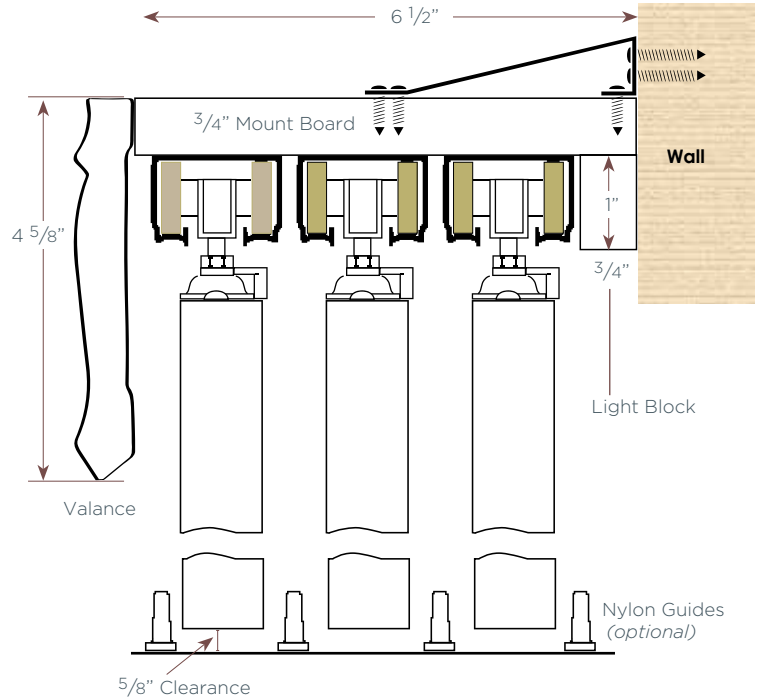

2 Track Closed Bi-Pass Installation Options

Outside Wall Mount With Deco Valance

Outside Wall Mount With Standard Valance

Semi-Inside Mount With Deco Valance

Semi-Inside Mount With Standard Valance

2 Track Closed Bi-Pass Installation Options

Full-Inside Mount With Standard Valance; No Returns

(surcharge applies)

3 Track Closed Bi-Pass Installation Options

Outside Mount With Deco Valance

Outside Mount With Standard Valance

Semi-Inside Mount With Deco Valance

Semi-Inside Mount With Standard Valance

(surcharge applies)

3 Track Closed Bi-Pass Installation Options

Full-Inside Mount With Standard Valance; No Returns

(surcharge applies)

4 Track Closed Bi-Pass Installation Options

(surcharge applies)

4 Track Closed Bi-Pass Installation Options

Semi-Inside Mount With Deco Valance

Semi-Inside Mount With Standard Valance

4 Track Closed Bi-Pass Installation Options

Full-Inside Mount With Standard Valance; No Returns