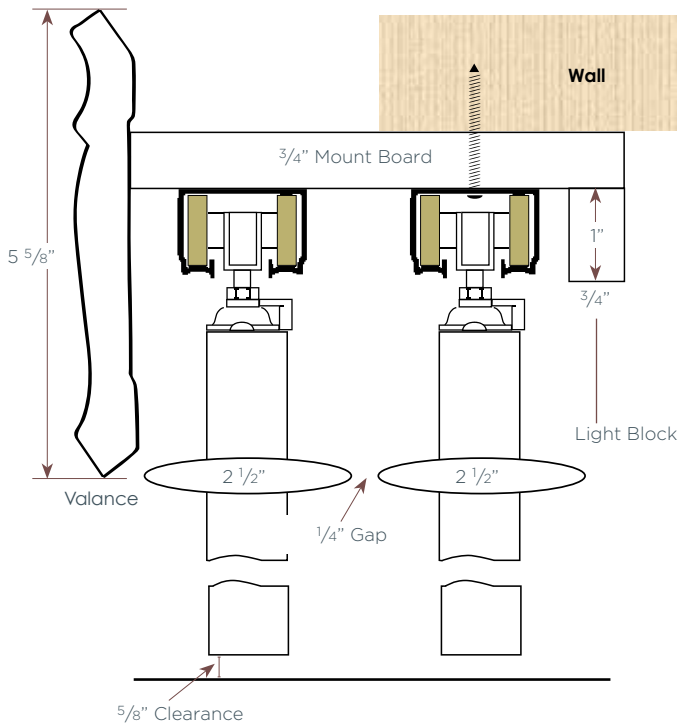

(surcharge applies)

2 Track Open Bi-Pass Installation Options

2 1/2 Louvers Open Bi-Pass
Outside Wall Mount With Deco Valance

Outside Wall Mount With Standard Valance

Semi-Inside Wall Mount With Deco Valance

Semi-Inside Wall Mount With Standard Valance

(surcharge applies)

2 Track Open Bi-Pass Installation Options

(surcharge applies)

* Brackets project 4 1/2" and are suitable for 2 and 3 track closed Bi-Pass units. Brackets may not be strong enough to support the weight of open Bi-Pass or 4-track units.

2 Track Open Bi-Pass Installation Options

Semi-Inside Wall Mount With Deco Valance; 3 1/2 Louvers

Semi-Inside Wall Mount With Standard Valance; 3 1/2 Louvers

(surcharge applies)

2 Track Open Bi-Pass Installation Options