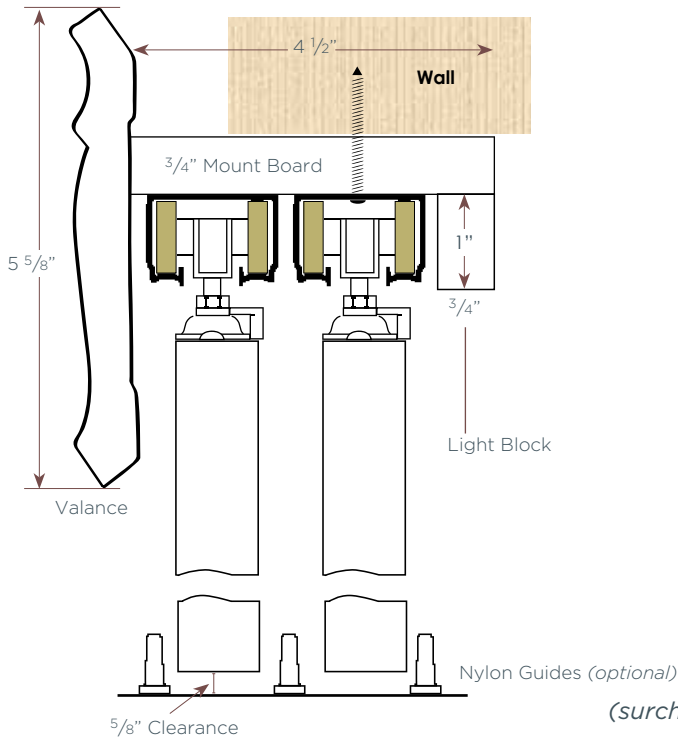

2 Track Closed Bi-Pass Installation Options

Outside Wall Mount With Deco Valance

Outside Wall Mount With Standard Valance

Semi-Inside Mount With Deco Valance

Semi-Inside Mount With Standard Valance

2 Track Closed Bi-Pass Installation Options

Full-Inside Mount With Standard Valance; No Returns

(surcharge applies)

3 Track Closed Bi-Pass Installation Options

Outside Mount With Deco Valance

Outside Mount With Standard Valance

Semi-Inside Mount With Deco Valance

Semi-Inside Mount With Standard Valance

(surcharge applies)

3 Track Closed Bi-Pass Installation Options

Full-Inside Mount With Standard Valance; No Returns

(surcharge applies)

4 Track Closed Bi-Pass Installation Options

(surcharge applies)

4 Track Closed Bi-Pass Installation Options

Semi-Inside Mount With Deco Valance

Semi-Inside Mount With Standard Valance

4 Track Closed Bi-Pass Installation Options

Full-Inside Mount With Standard Valance; No Returns