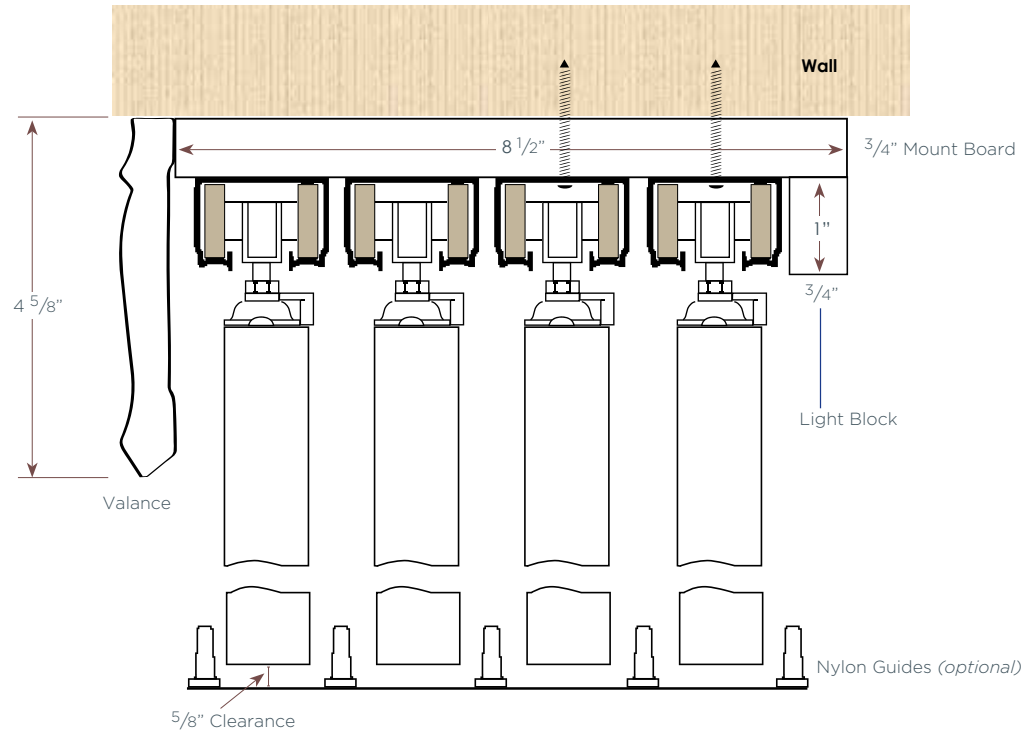

Semi-Inside Mount With Standard Valance

(surcharge applies)

3 Track Closed Bi-Pass Installation Options

Full-Inside Mount With Standard Valance; No Returns

(surcharge applies)

4 Track Closed Bi-Pass Installation Options

(surcharge applies)

4 Track Closed Bi-Pass Installation Options

Semi-Inside Mount With Deco Valance

Semi-Inside Mount With Standard Valance

4 Track Closed Bi-Pass Installation Options

Full-Inside Mount With Standard Valance; No Returns

(surcharge applies)

2 Track Open Bi-Pass Installation Options

2 1/2 Louvers Open Bi-Pass
Outside Wall Mount With Deco Valance

Outside Wall Mount With Standard Valance

Semi-Inside Wall Mount With Deco Valance

Semi-Inside Wall Mount With Standard Valance

(surcharge applies)

2 Track Open Bi-Pass Installation Options

(surcharge applies)

* Brackets project 4 1/2" and are suitable for 2 and 3 track closed Bi-Pass units. Brackets may not be strong enough to support the weight of open Bi-Pass or 4-track units.