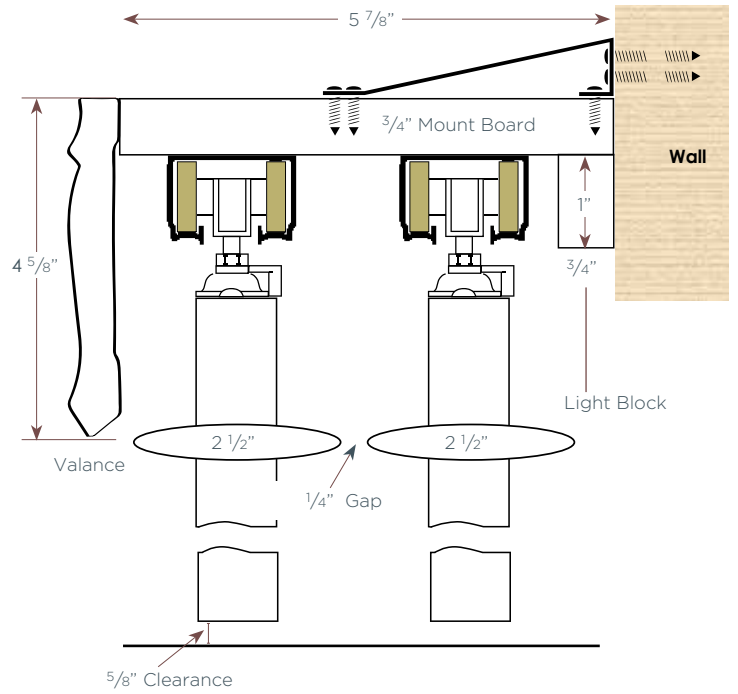

(surcharge applies)

4 Track Closed Bi-Pass Installation Options

Semi-Inside Mount With Deco Valance

Semi-Inside Mount With Standard Valance

4 Track Closed Bi-Pass Installation Options

Full-Inside Mount With Standard Valance; No Returns

(surcharge applies)

2 Track Open Bi-Pass Installation Options

2 1/2 Louvers Open Bi-Pass
Outside Wall Mount With Deco Valance

Outside Wall Mount With Standard Valance

Semi-Inside Wall Mount With Deco Valance

Semi-Inside Wall Mount With Standard Valance

(surcharge applies)

2 Track Open Bi-Pass Installation Options

(surcharge applies)

* Brackets project 4 1/2" and are suitable for 2 and 3 track closed Bi-Pass units. Brackets may not be strong enough to support the weight of open Bi-Pass or 4-track units.

2 Track Open Bi-Pass Installation Options

Semi-Inside Wall Mount With Deco Valance; 3 1/2 Louvers

Semi-Inside Wall Mount With Standard Valance; 3 1/2 Louvers

(surcharge applies)

2 Track Open Bi-Pass Installation Options