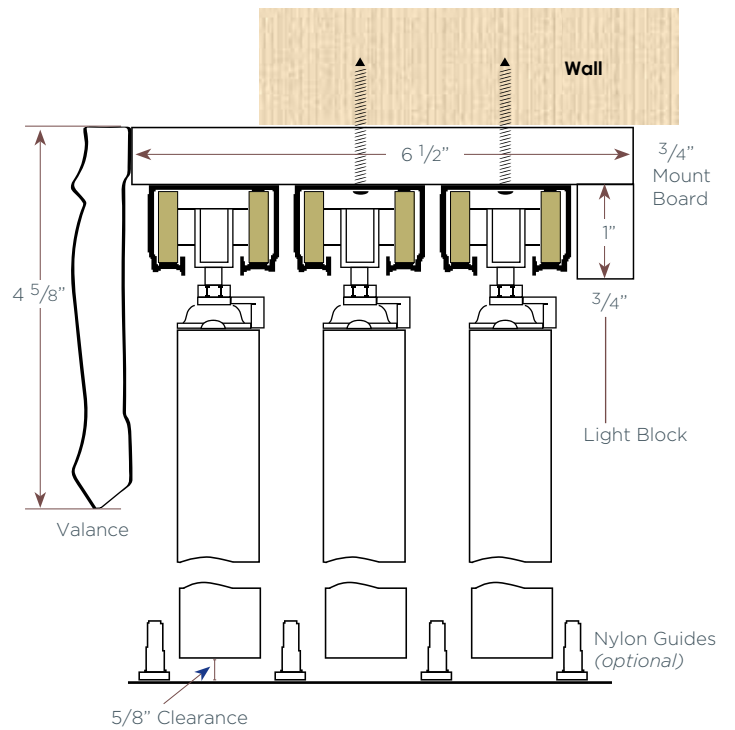

2 Track Closed Bi-Pass Installation Options

Outside Wall Mount With Deco Valance

Outside Wall Mount With Standard Valance

Semi-Inside Mount With Deco Valance

Semi-Inside Mount With Standard Valance

2 Track Closed Bi-Pass Installation Options

Full-Inside Mount With Standard Valance; No Returns

(surcharge applies)

3 Track Closed Bi-Pass Installation Options

Outside Mount With Deco Valance

Outside Mount With Standard Valance

Semi-Inside Mount With Deco Valance

Semi-Inside Mount With Standard Valance

(surcharge applies)

3 Track Closed Bi-Pass Installation Options

Full-Inside Mount With Standard Valance; No Returns

(surcharge applies)

4 Track Closed Bi-Pass Installation Options

(surcharge applies)

4 Track Closed Bi-Pass Installation Options

Semi-Inside Mount With Deco Valance

Semi-Inside Mount With Standard Valance

4 Track Closed Bi-Pass Installation Options

Full-Inside Mount With Standard Valance; No Returns