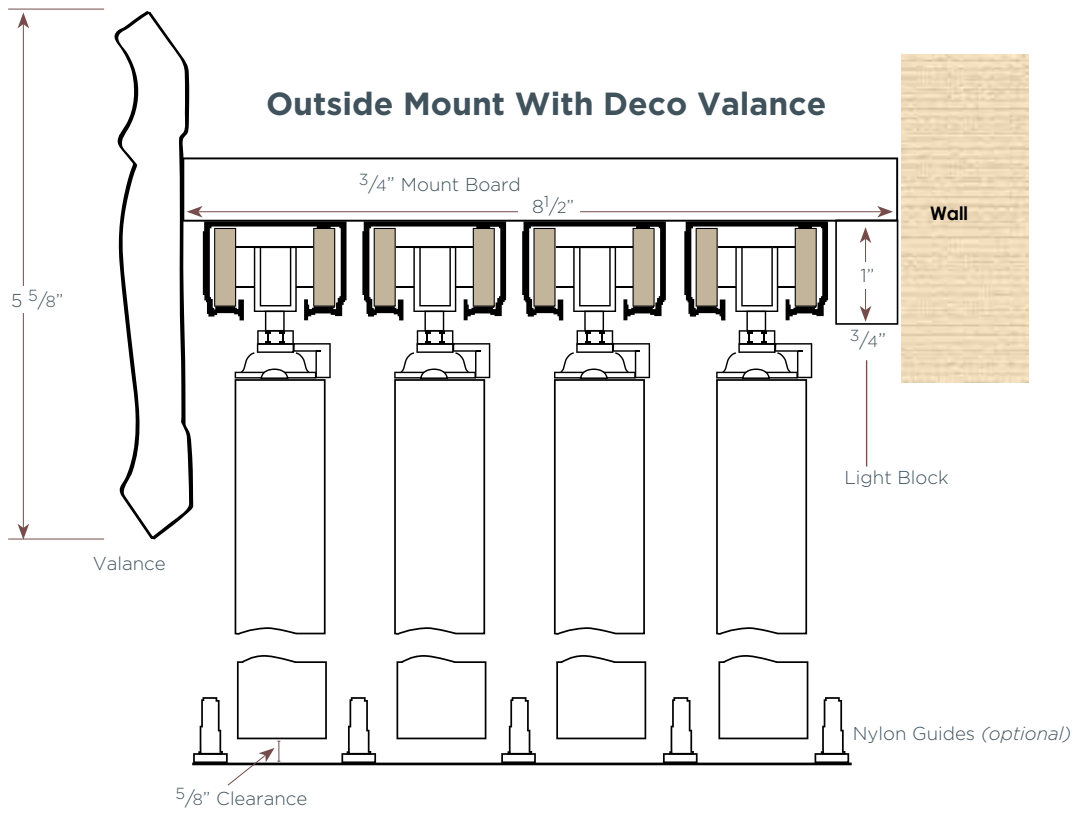

Full-Inside Mount With Standard Valance; No Returns

(surcharge applies)

3 Track Closed Bi-Pass Installation Options

Outside Mount With Deco Valance

Outside Mount With Standard Valance

Semi-Inside Mount With Deco Valance

Semi-Inside Mount With Standard Valance

(surcharge applies)

3 Track Closed Bi-Pass Installation Options

Full-Inside Mount With Standard Valance; No Returns

(surcharge applies)

4 Track Closed Bi-Pass Installation Options

(surcharge applies)

4 Track Closed Bi-Pass Installation Options

Semi-Inside Mount With Deco Valance

Semi-Inside Mount With Standard Valance

4 Track Closed Bi-Pass Installation Options

Full-Inside Mount With Standard Valance; No Returns

(surcharge applies)

2 Track Open Bi-Pass Installation Options

2 1/2 Louvers Open Bi-Pass
Outside Wall Mount With Deco Valance

Outside Wall Mount With Standard Valance

Semi-Inside Wall Mount With Deco Valance