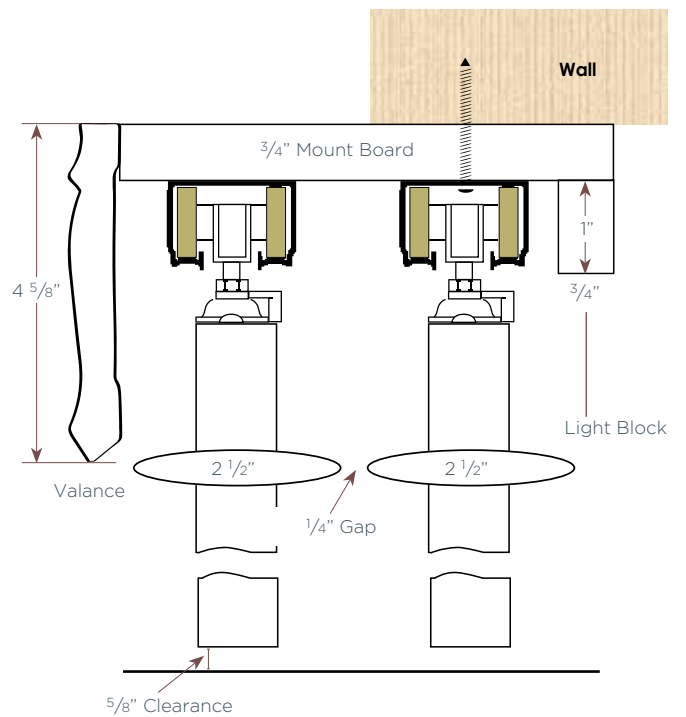

(surcharge applies)

4 Track Closed Bi-Pass Installation Options

Semi-Inside Mount With Deco Valance

Semi-Inside Mount With Standard Valance

4 Track Closed Bi-Pass Installation Options

Full-Inside Mount With Standard Valance; No Returns

(surcharge applies)

2 Track Open Bi-Pass Installation Options

2 1/2 Louvers Open Bi-Pass
Outside Wall Mount With Deco Valance

Outside Wall Mount With Standard Valance

Semi-Inside Wall Mount With Deco Valance

Semi-Inside Wall Mount With Standard Valance

(surcharge applies)

2 Track Open Bi-Pass Installation Options

(surcharge applies)

* Brackets project 4 1/2" and are suitable for 2 and 3 track closed Bi-Pass units. Brackets may not be strong enough to support the weight of open Bi-Pass or 4-track units.

2 Track Open Bi-Pass Installation Options

Semi-Inside Wall Mount With Deco Valance; 3 1/2 Louvers

Semi-Inside Wall Mount With Standard Valance; 3 1/2 Louvers

(surcharge applies)

2 Track Open Bi-Pass Installation Options