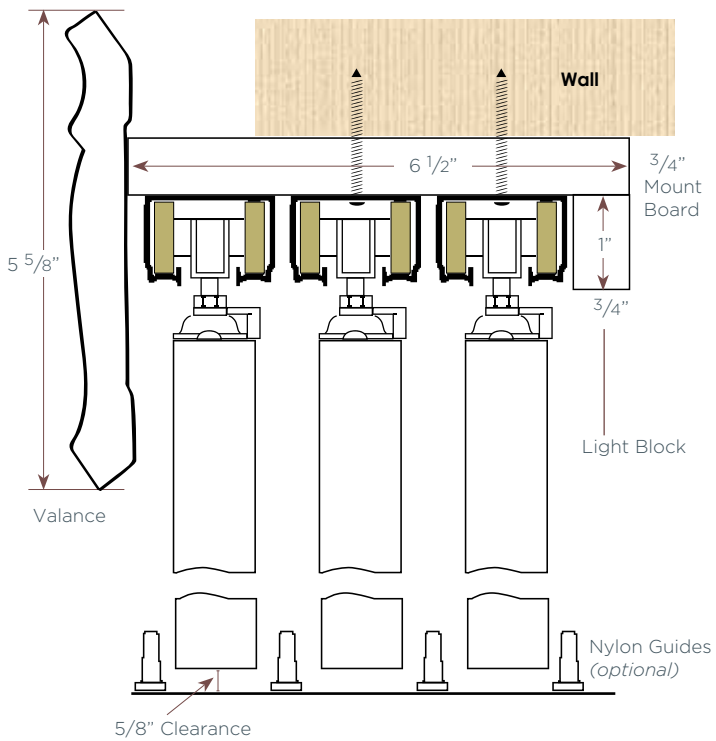

2 Track Closed Bi-Pass Installation Options

Outside Wall Mount With Deco Valance

Outside Wall Mount With Standard Valance

Semi-Inside Mount With Deco Valance

Semi-Inside Mount With Standard Valance

2 Track Closed Bi-Pass Installation Options

Full-Inside Mount With Standard Valance; No Returns

(surcharge applies)

3 Track Closed Bi-Pass Installation Options

Outside Mount With Deco Valance

Outside Mount With Standard Valance

Semi-Inside Mount With Deco Valance

Semi-Inside Mount With Standard Valance

(surcharge applies)

3 Track Closed Bi-Pass Installation Options

Full-Inside Mount With Standard Valance; No Returns

(surcharge applies)

4 Track Closed Bi-Pass Installation Options

(surcharge applies)

4 Track Closed Bi-Pass Installation Options

Semi-Inside Mount With Deco Valance

Semi-Inside Mount With Standard Valance

4 Track Closed Bi-Pass Installation Options

Full-Inside Mount With Standard Valance; No Returns