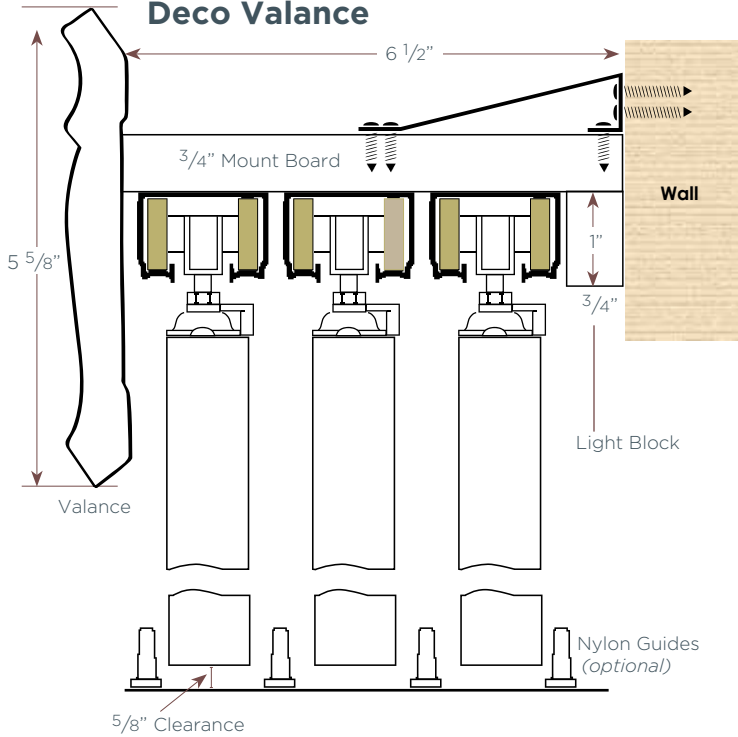

2 Track Closed Bi-Pass Installation Options

Outside Wall Mount With Deco Valance

Outside Wall Mount With Standard Valance

Semi-Inside Mount With Deco Valance

Semi-Inside Mount With Standard Valance

2 Track Closed Bi-Pass Installation Options

Full-Inside Mount With Standard Valance; No Returns

(surcharge applies)

3 Track Closed Bi-Pass Installation Options

Outside Mount With Deco Valance

Outside Mount With Standard Valance

Semi-Inside Mount With Deco Valance

Semi-Inside Mount With Standard Valance

(surcharge applies)

3 Track Closed Bi-Pass Installation Options

Full-Inside Mount With Standard Valance; No Returns

(surcharge applies)

4 Track Closed Bi-Pass Installation Options

(surcharge applies)

4 Track Closed Bi-Pass Installation Options

Semi-Inside Mount With Deco Valance

Semi-Inside Mount With Standard Valance

4 Track Closed Bi-Pass Installation Options

Full-Inside Mount With Standard Valance; No Returns