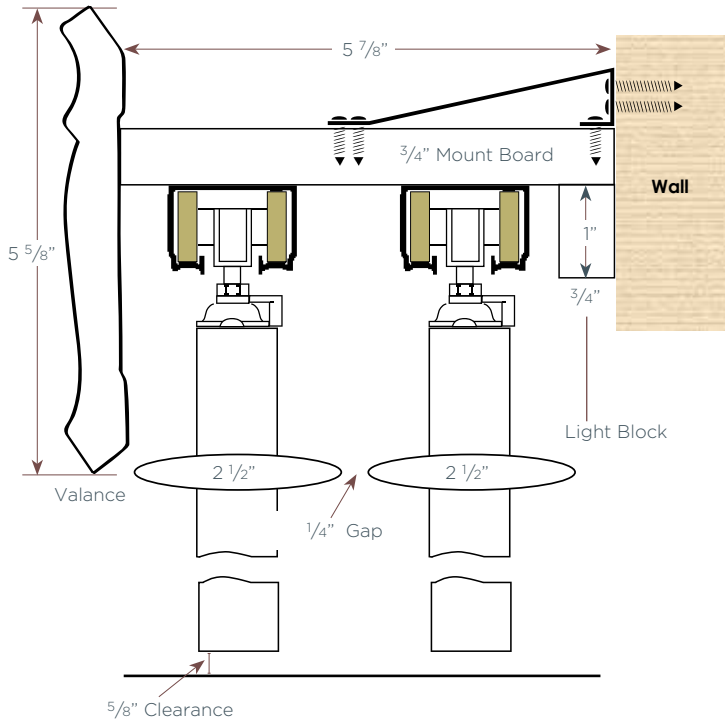

(surcharge applies)

4 Track Closed Bi-Pass Installation Options

Semi-Inside Mount With Deco Valance

Semi-Inside Mount With Standard Valance

4 Track Closed Bi-Pass Installation Options

Full-Inside Mount With Standard Valance; No Returns

(surcharge applies)

2 Track Open Bi-Pass Installation Options

2 1/2 Louvers Open Bi-Pass
Outside Wall Mount With Deco Valance

Outside Wall Mount With Standard Valance

Semi-Inside Wall Mount With Deco Valance

Semi-Inside Wall Mount With Standard Valance

(surcharge applies)

2 Track Open Bi-Pass Installation Options

(surcharge applies)

* Brackets project 4 1/2" and are suitable for 2 and 3 track closed Bi-Pass units. Brackets may not be strong enough to support the weight of open Bi-Pass or 4-track units.

2 Track Open Bi-Pass Installation Options

Semi-Inside Wall Mount With Deco Valance; 3 1/2 Louvers

Semi-Inside Wall Mount With Standard Valance; 3 1/2 Louvers

(surcharge applies)

2 Track Open Bi-Pass Installation Options